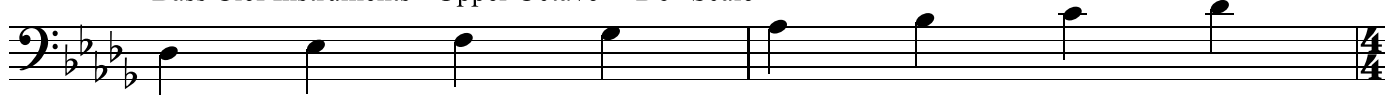

Db SIGHT-READING + RHYTHM EXERCISES

Level 1

Bass Clef Instruments - Upper Octave - "Db" Scale

All of the following exercises utilize notes from the key of "Db"

The dotted quarter note is worth 1 1/2 beats.

The first number is written below the note and the next number above the note.

In all of these exercises, the dotted quarter will be followed by a single eighth note.

This is worth 1/2 a beat and should be labeled with a "+" sign below the note.

The dotted quarter rest is equivalent in value to a dotted half note. (1.5 beats)

When writing in the counts, you would write the 2 numbers for the rest ABOVE the rest.

There are no dotted quarter rests on this sheet.